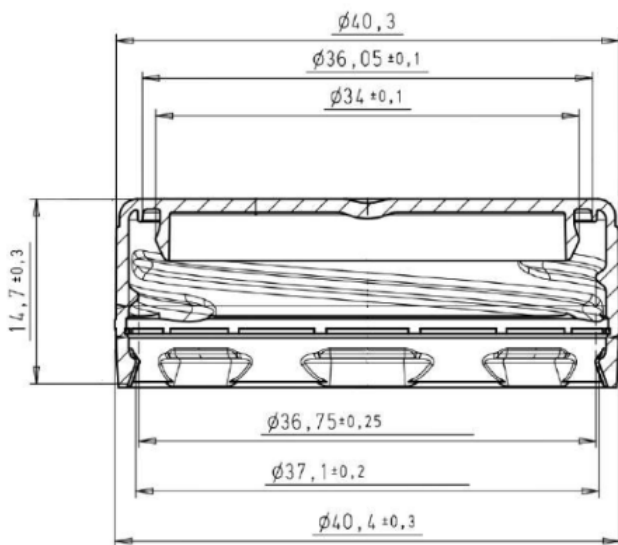

38mm Screw Caps

General info

| | |
|--------------------|------------------------------|
| Item no. (SKU): | |
| Finish: | Ribbed/Smooth |
| Liner: | |
| Thread: | 38mm 3-start |
| Dosage: | |
| Hole Size: | |
| Material: | PE |
| Colour: | All Colours Available |
| Print Areas: | |
| Country of Origin: | Lithuania |

Packaging Info

Packed in Boxes

| | |
|----------------------------|------------------------|
| Box Dimensions (mm): | 594 x 394 x 448 |
| Quantity per box (pcs): | 2500 |
| Boxes per pallet (pcs): | 24 |
| Quantity per pallet (pcs): | 60000 |
| Net weight (kg): | 180 |
| Gross weight (kg): | 210 |
| Pallet height (mm): | 2400 |